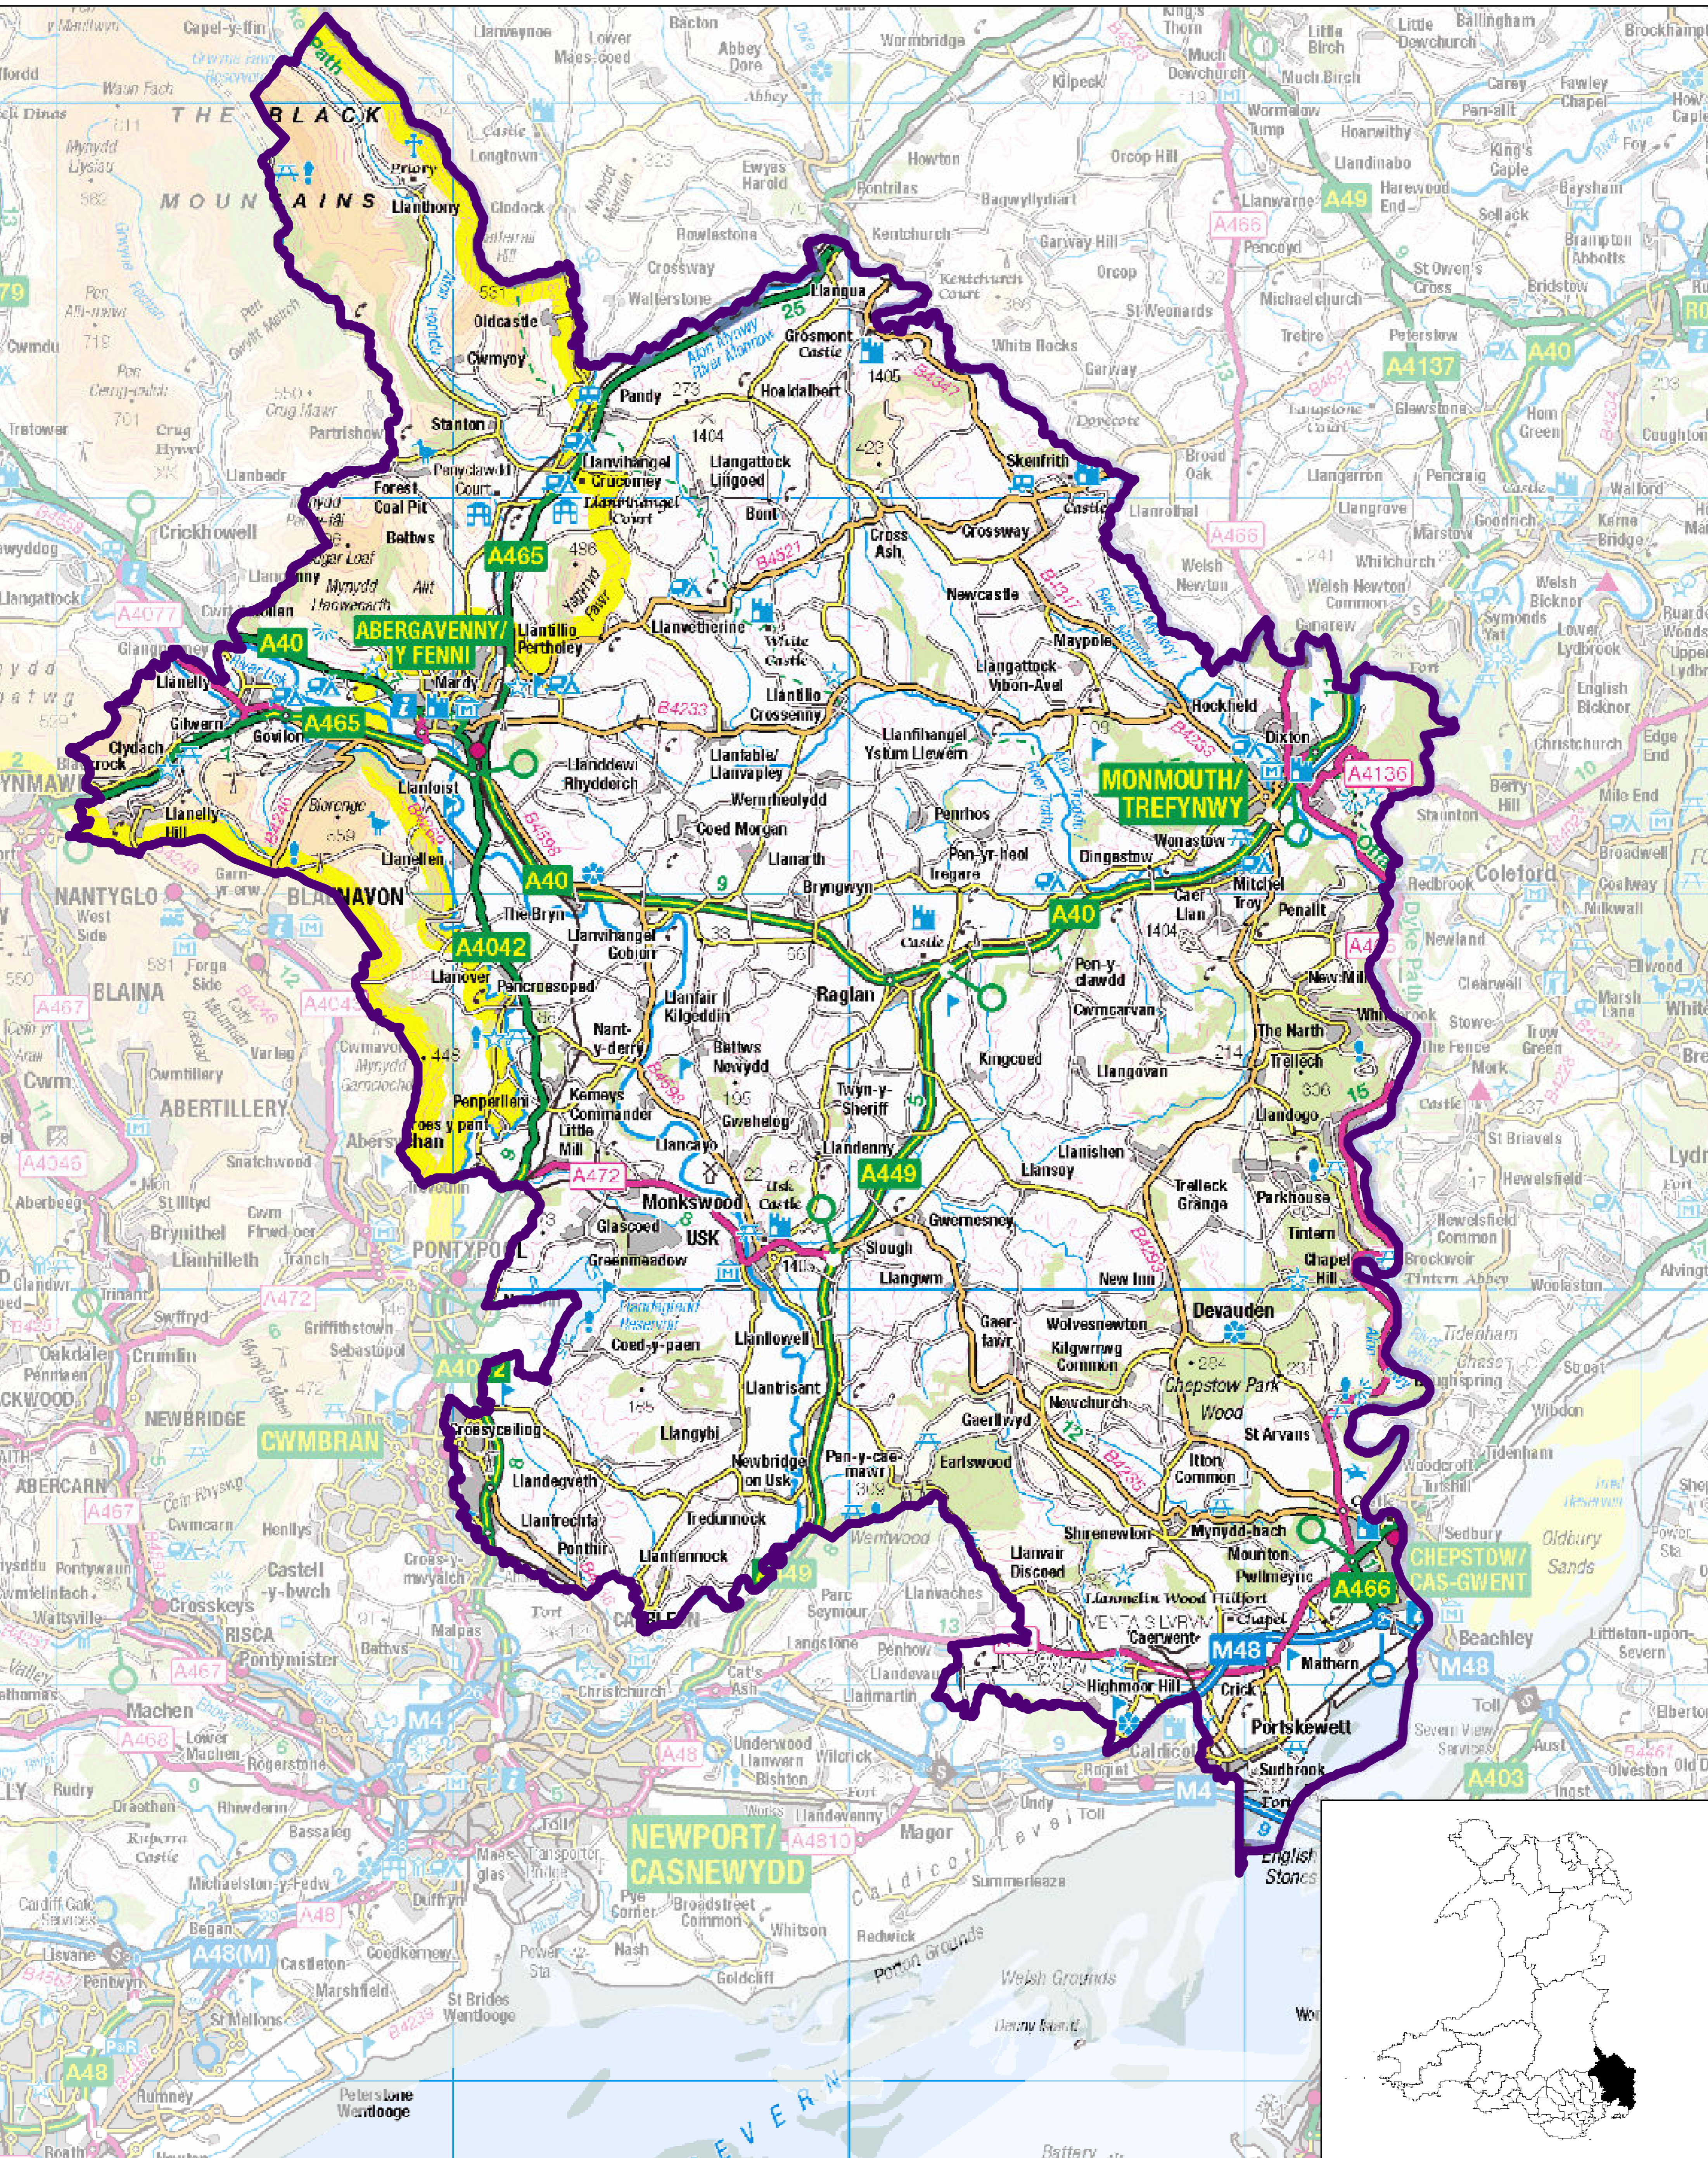

Mynwy / Monmouth

Etholaeth y Senedd / Senedd Constituency

Sylwadau / Comments

© Hawlfraint y Goron a hawliau crofa ddata 2020. Arolwg Ordnans 100047295.
© Crown copyright and database right 2020. All rights reserved. Ordnance Survey Licence number 100047295.

Graddfa Map OS / OS Map Scale
1:250,000

0 0.9 1.8 2.7 3.6 Milliroedd / Miles